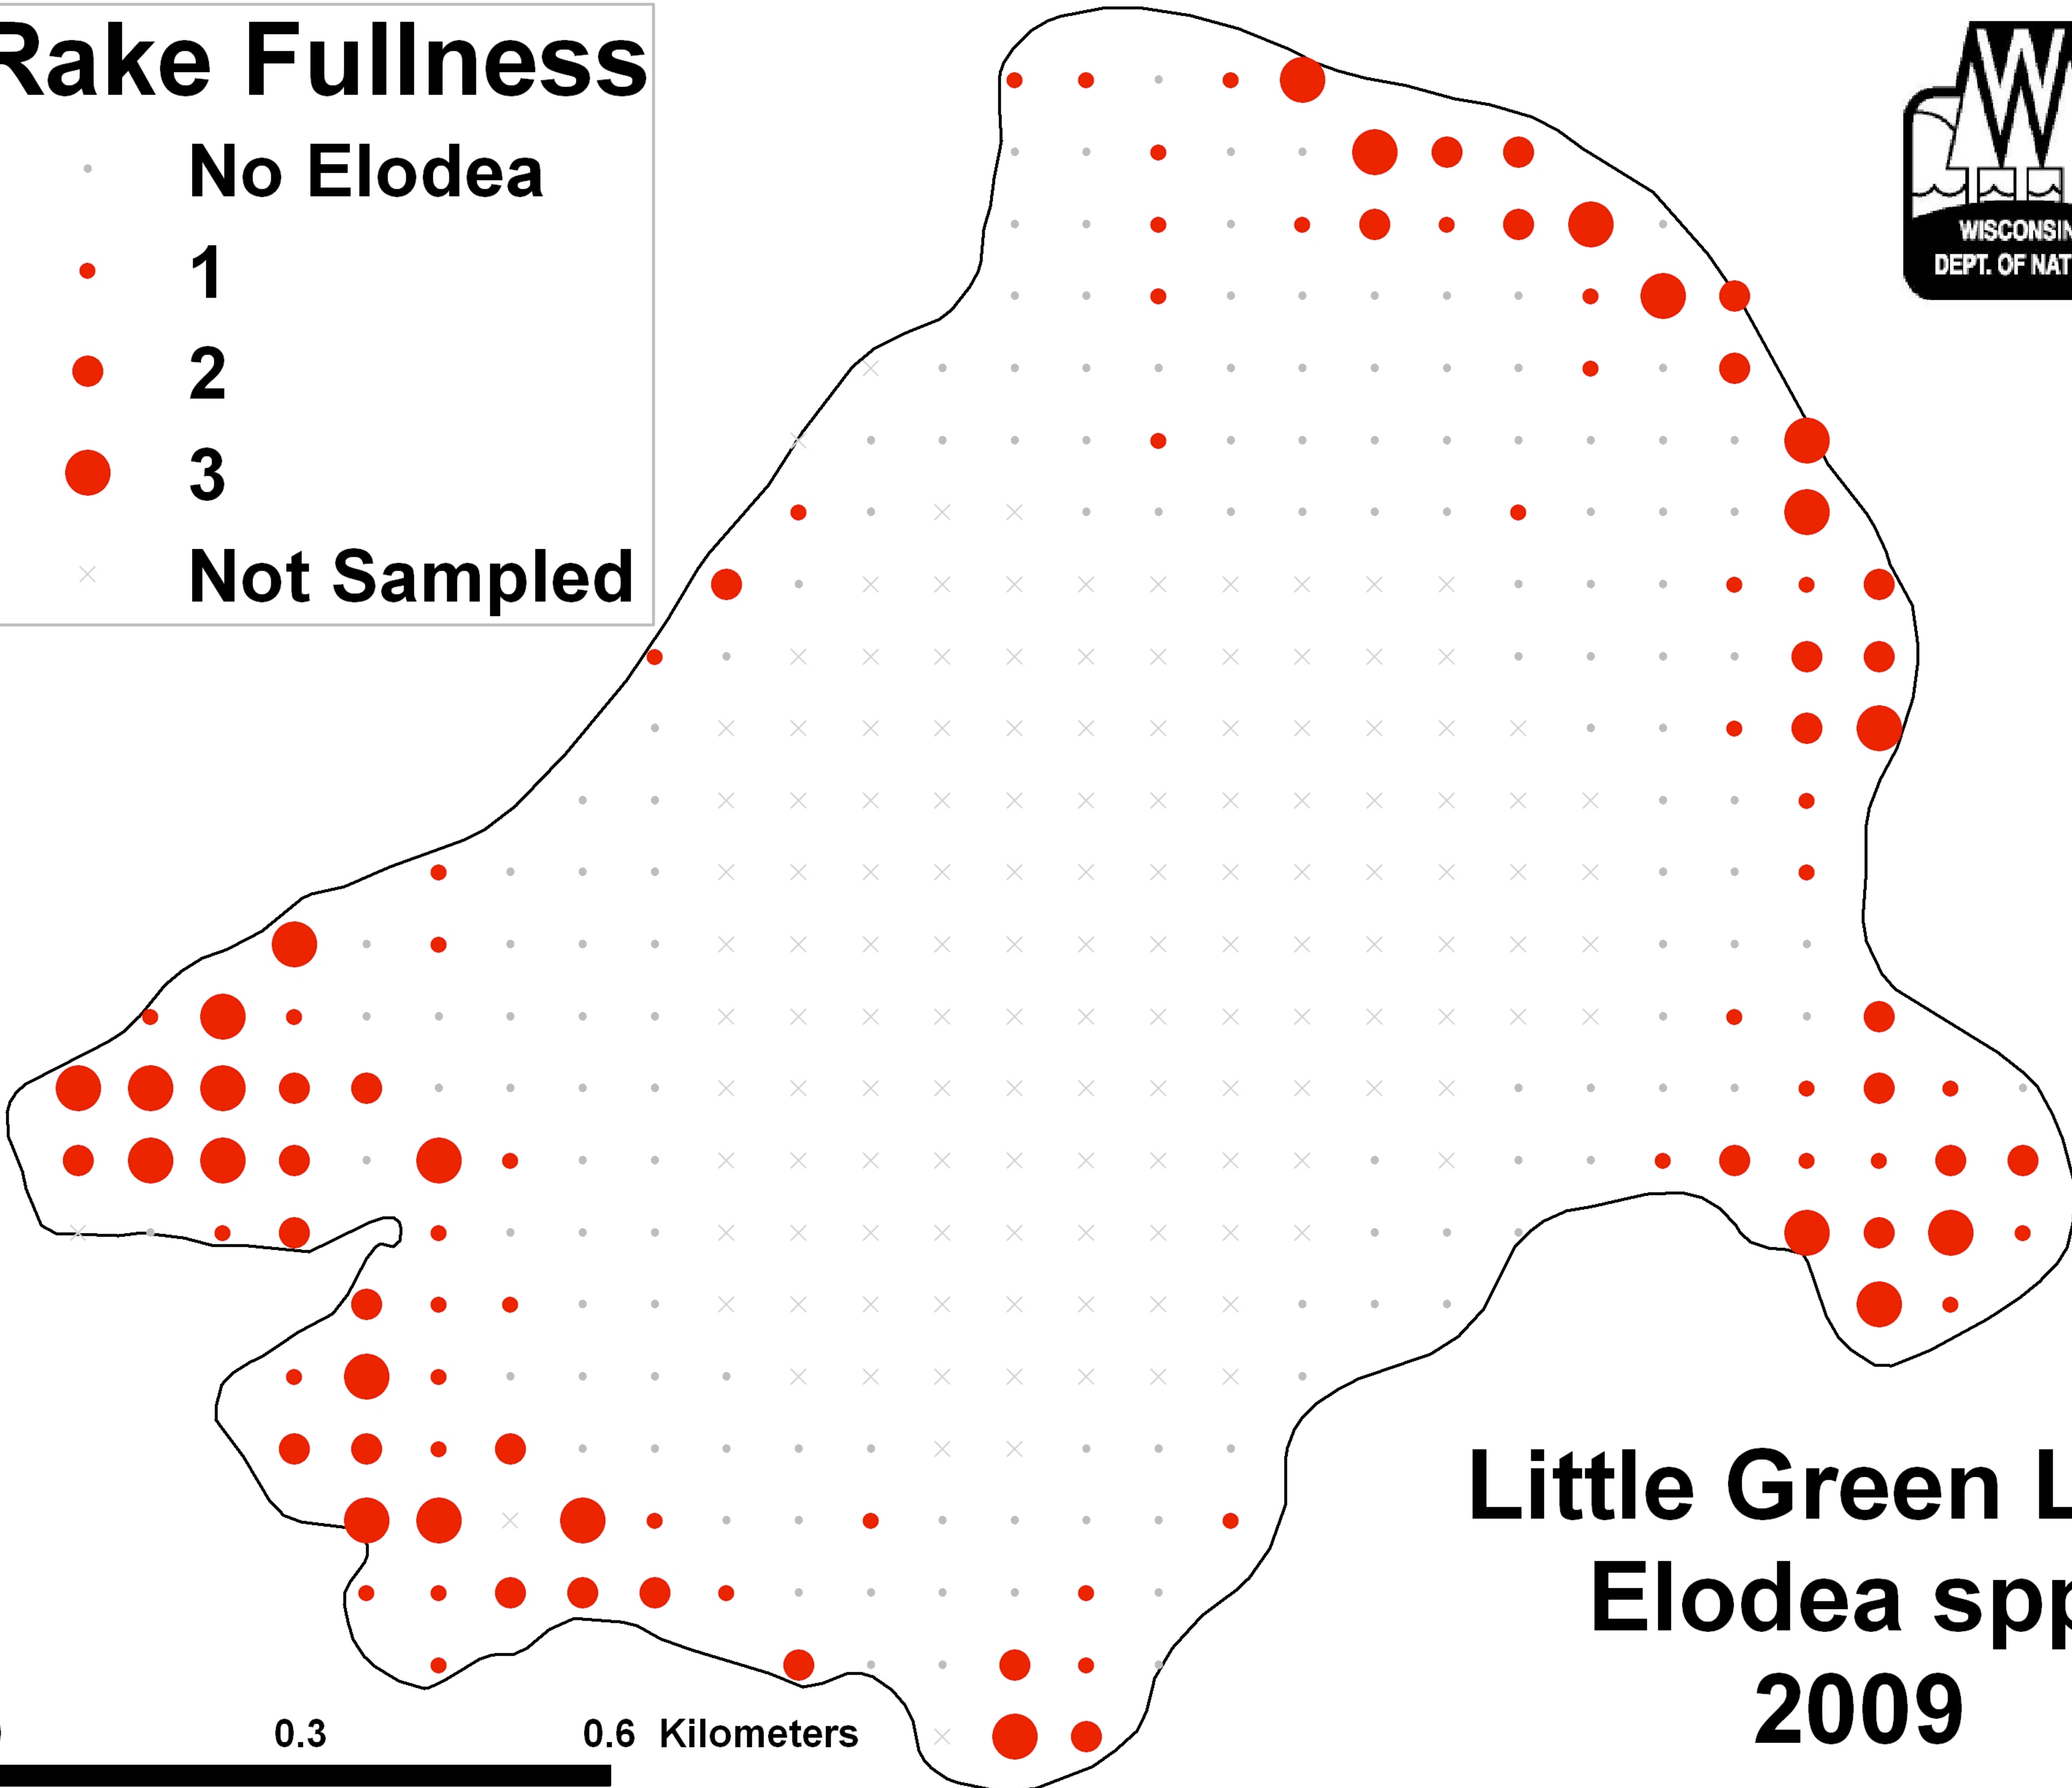

Rake Fullness

- No Elodea
- 1
- 2
- 3
- × Not Sampled

**Little Green Lake
Elodea spp.
2009**

0 0.3 0.6 Kilometers